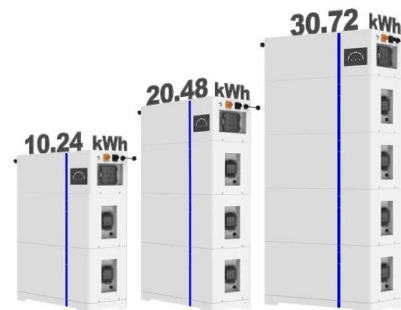

Faster, and Lasts 4X Longer than traditional SLA batteries) 12V 60Ah Dual Purpose Power Box and 1000CCA LiFePO4 Deep Cycle Starter Battery with Inverter - 11 Year USA Warranty - DC, and USB Ports

Lithium Battery

Product Description Advantages of LifePO4 Battery Bluesun Project Certifications Solar Exhibition Contact Information
Tel/Whatsapp/Wechat : +86-158 5821 3997
Email: info@bluesunpv Address: Building No.7, 1499 Zhenxing Road, Shushan District, 230031 Hefei,China

ESS

Exide Integra - Lithium Ion Battery Inverter in India

Looking for a lithium-ion battery inverter? Get it from Exide, India's No.1 inverter battery manufacturer. Exide Integra is a highly efficient lithium-ion battery inverter that comes with 5 years of warranty on both battery ...

Inverters

Whether you are outfitting an RV, Van, or boat, Battle Born Batteries has a Victron Energy LiFePO4 battery inverter you have been looking for. Victron inverters are versatile power solutions designed for off-grid energy systems, serving as reliable backup power sources and supporting full-time off-grid living. The powerful and compatible LiFePO4 battery inverters we carry play a ...