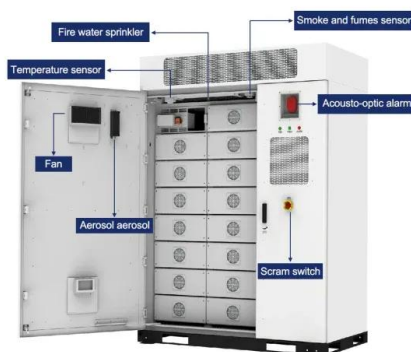

Freudenberg Secures Majority Interest in XALT Energy

Freudenberg Sealing Technologies has become majority stakeholder of XALT Energy, a Midland, MI-based global developer and manufacturer of lithium-ion technology solutions targeted for heavy-duty mobility applications. In March 2018, Freudenberg announced it had acquired a 31% ownership stake in XALT Energy through a multi-million dollar