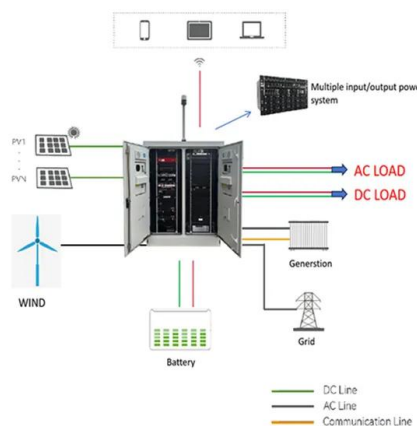

Wintersun Landing Page

If you have the Wintersun battery installed / planned with a compatible inverter (Kostal, Solis, GoodWe, Sungrow, Deye - see compatibility list for details), you do not need to take any special action, you can use the Wintersun battery normally and this page is not relevant for you.