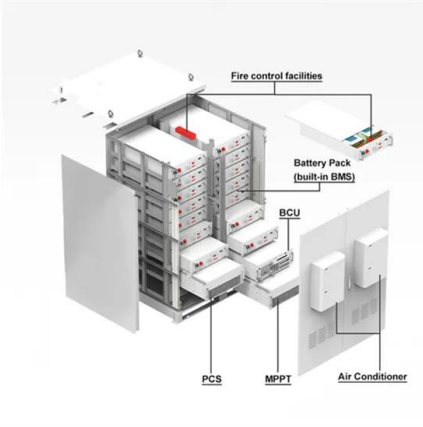

Wintersun WTS CORE Series Product Operating Manual

4. Battery System Overview 4.1. Battery System Description The WTS CORE Series battery product is used as a connected battery for the

intermediate storage of excess PV energy in an inverter system. Battery Stack Base Connection Area LCD Display Air Switch Hanger BMS, short for Battery Management System, is the control unit of the product.