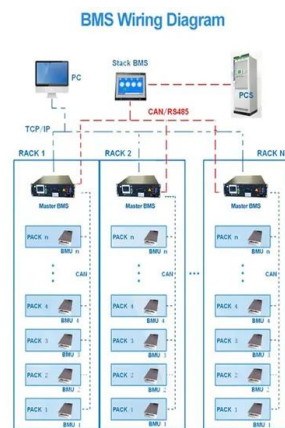

Why the Solar Eclipse in Aries Will Push You Toward ...

Hold on, what's a solar eclipse again? Eclipses occur when the sun, moon, and Earth meet in perfect alignment, casting dramatic shadows on the celestial bodies. Unlike lunar eclipses (like the one that occurred just two ...

Acharya Ganesh: Solutions for Life, Love, and Career Woes

Lunar and solar eclipses: Their meaning spiritually and in astrology Introduction To Lunar And Solar Eclipses Have you ever witnessed the awe-inspiring spectacle of a lunar or ...