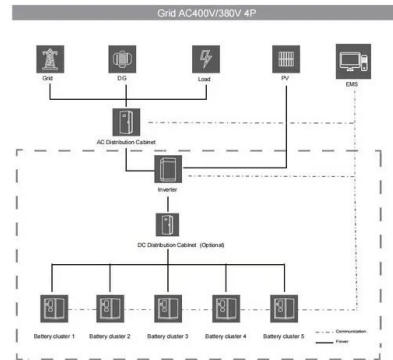

The Deeper Meaning Behind the 2025 Eclipse ...

Is Eclipse Season Happening Right Now? Yes! If you're reading our Eclipse Season Guide from March 13 to March 29, 2025, you're in the first eclipse season of the year. The 2025 eclipses will focus on Pisces and Virgo, ...

NASA Eclipse Science

Studying the innermost part of the corona - visible only during total solar eclipses - is key to answering fundamental questions about how heat and energy are ...

What Spring's Eclipse Season Means for Your Zodiac ...

The first eclipse season of 2025 has arrived, and things are about to get interesting. Discover how Spring's total lunar eclipse in Virgo and solar eclipse in Aries could potentially shake up your