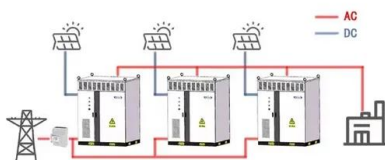

What are the Magic Cube energy storage products?

The versatile range of applications for Magic Cube energy storage products is another reason for their increasing popularity. From residential power management to large-scale commercial grid support, these ...

WORKING PRINCIPLE