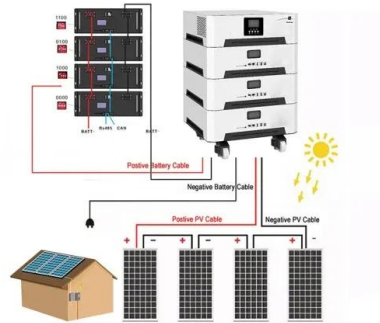

History , W. C. Mepham Alumni Association

History Wellington C. Mepham High School The school, now known as Wellington C. Mepham High School, began in 1935 as a small, wooden, six-room building on Bedford Avenue in Bellmore. At that time, there were 150 students, six teachers and principal Sanford H. Calhoun.

Contact Us

For catalog requests, pricing, or partnerships, please visit:
<https://bialydom.kolobrzeg.pl>