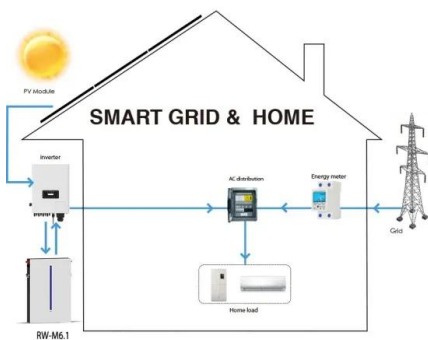

Home

The Wellington Colorado Main Streets Program is an organized group of proactive citizens whose goal is to promote, enhance, and develop downtown Wellington for the benefit of its inhabitants, businesses, and visitors.

Wellington

Wellington Insurance Group is a Texas-based risk distribution and financial services organization specializing in the delivery and administration of residential property insurance.

[Building , Wellington, CO](#)

Welcome to the Town of Wellington's Building Department Website. We strive to provide quality customer service in a timely and courteous manner and earn the respect of the residents and contractors. Please visit Wellington's Homeowners website, or the Contractor website for the next steps in your project or to access Community Core for online permitting.