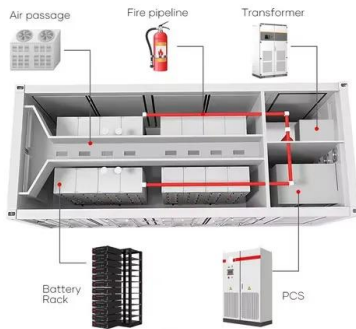

Harvest Farm

Located in Wellington, Colorado, Harvest Farm is a 100-acre farm and rehabilitation center operated by Fort Collins Rescue Mission under the umbrella of Denver Rescue Mission. Here, men in our New Life Program work toward ...