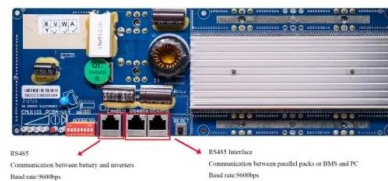

Venezuela Solar Energy Market 2024-2032 , Size,Share, Growth

Venezuela's geographical location near the equator provides abundant sunlight and favorable conditions for solar energy generation. However, regional variations in solar irradiation, ...