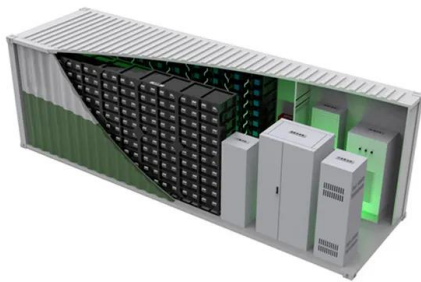

Enclosures - Rokland

United States (USD $) Australia (AUD $) Austria (EUR EUR) Belgium (EUR EUR) Canada (CAD $) RAK Wireless RAK Hotspot V2 or MNTD Outdoor Enclosure Kit - Weatherproof Hotspot Conversion Box - USA Only $59.97 / Quick view. 10 dBi Rokland Backcountry Rural N-Male Omni Outdoor Helium 915 MHz Antenna 45" for RAK Nebra Bobcat SenseCAP M1