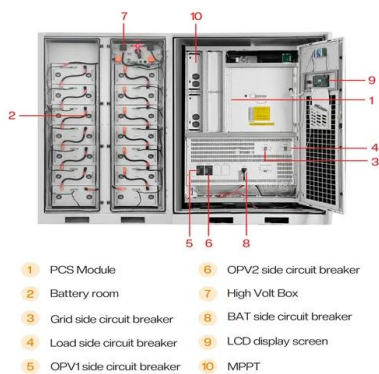

110991747 Seed Studio , Mouser

SenseCAP Outdoor Enclosure Seed Studio
SenseCAP Outdoor Enclosure meets the needs for outdoor gateway applications. The enclosure is a decent size that can allocate most of the mainstream hotspots. These hotspots include BobCat miner 300, RAK hotspot, Cal-Chip, Nebra, Helium hotspot, and more.

110991747

SenseCAP Outdoor Enclosure for Helium Hotspot specially designed to meet all your needs to put the gateways outdoors, SenseCAP Outdoor Enclosure has a decent size that is able to allocate most of the mainstream hotspots, such as BobCat miner 300, RAK hotspot, Cal-Chip, Nebra, Helium hotspot, etc.

Outdoor Enclosure Kit for SenseCAP M1 Hotspot

The Outdoor Enclosure kit for SenseCAP M1 Hotspot will allow you to better position your Hotspot and maximize your rewards without a compromise to harsh outdoor conditions. We are currently upgrading our documentation center, ...