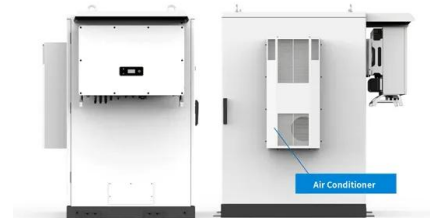

Enclosures - Rokland

United States (USD $) Australia (AUD $) Austria (EUR EUR) Belgium (EUR EUR) Canada (CAD $) RAK Wireless RAK Hotspot V2 or MNTD Outdoor Enclosure Kit - Weatherproof Hotspot Conversion Box - USA Only $59.97 / Quick view. 10 dBi Rokland Backcountry Rural N-Male Omni Outdoor Helium 915 MHz Antenna 45" for RAK Nebra Bobcat SenseCAP M1