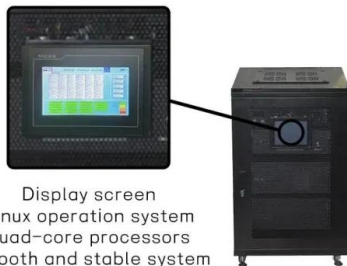

## SenseCAP M2 Light Gateway Overview , Seed Studio Wiki

SenseCAP Outdoor Enclosure which fits the general hotspots in the market is also available for you to upgrade your indoor SenseCAP hotspot to an outdoor one, United States (FCC/Verizon OD) For SenseCAP M2 4G version. Edit this page. Last updated on Mar 17, 2023 by Yvonne. Previous. SenseCAP M2 Data Only Local Console.