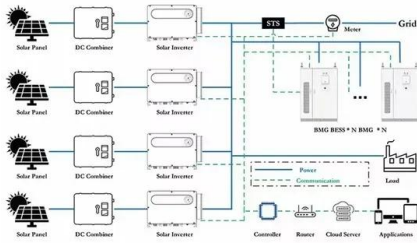

own reason for volunteering, but they all work toward the same ...