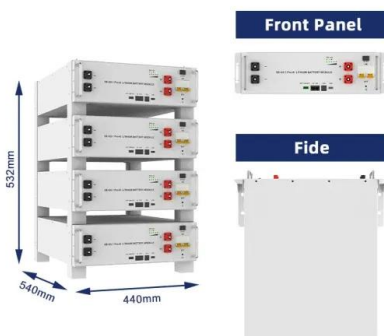

Understanding Flow Rate with a Pool Flow Meter - Kona Labs

Maintaining a normal flow rate in a pool is crucial for cleanliness and energy savings. Learn how a pool flow meter can help monitor flow rate accurately. Turks & Caicos Islands (USD $) Tuvalu (AUD $) U.S. Outlying Islands (USD $) Uganda (UGX USh) Ukraine (UAH Kona Labs Manufacturing and Sales Powered by Shopify. Payment methods Go to

[Pinnacle Swimskin](#)

By doing this, we can reduce wasted energy and improve stroke efficiency to the tune of up to 4.5 seconds per 100m. Like a wetsuit, the gains are