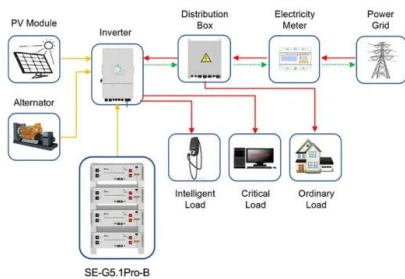

Lithium Solar Generator: $150

Application scenarios of energy storage battery products

Makai to commission ocean thermal energy plant in Hawaii, US

Makai Ocean Engineering is preparing to commence operations on grid-connected ocean thermal energy plant the BigIsland in Hawaii, US. Said to be the the largest such plant in operation, the facility is designed to generate clean power using changes in ocean water temperature. the company opened Marine Corrosion Laboratory (MCL) in Kailua

Honolulu Coffee 2023, A Year in Review

2023 was a journey filled with aromatic brews,