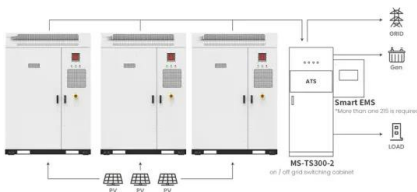

Application scenarios of energy storage battery products

Solar Panel for RTK Reference Station , Mammotion UK

This solar power module powering the RTK Reference Station allows for its installation in any outdoor location within the yard. Fits for LUBA 1 AWD Series, LUBA 2 AWD Series, and YUKA Series. Fits for LUBA 1 AWD Series, LUBA 2 AWD Series and YUKA Series. Solar Panel for RTK Reference Station Sale price £329.00 Regular price (/)

How to add RTK reference station into APP and ...

Use power supply or charging station to turn on the RTK reference station till its LED indicator gives a green light constantly. Then you can add RTK into the Mammotion APP as shown in the video below.

Solarpanel RTK-Referenzstation Mammotion Luba 1 & 2 AWD

Solarpanel für die RTK-Referenzstation
Kompatibel mit allen LUBA 1 & LUBA 2 Modellen
Das Solarpanel ermöglicht eine zuverlässige Energieversorgung für deine RTK-Referenzstation