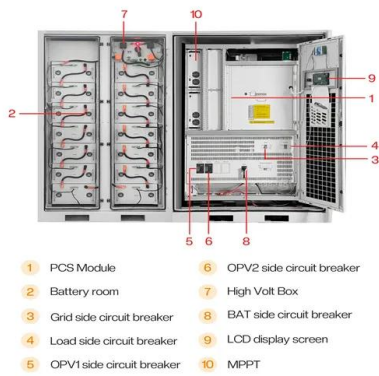

4 days ago · View Official El Dorado Apartments for Rent. See pictures, prices, floorplans, videos and detailed info for 93 available apartments in El Dorado, KS.

- 1 PCS Module
- 2 Battery room
- 3 Grid side circuit breaker
- 4 Load side circuit breaker
- 5 OPV1 side circuit breaker
- 6 OPV2 side circuit breaker
- 7 High Volt Box
- 8 BAT side circuit breaker
- 9 LCD display screen
- 10 MPPT