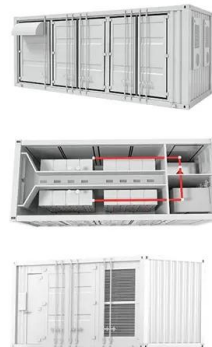

Campsite Details

Attention: The use of off-highway motor vehicles (OHVs) is prohibited in New Mexico State Parks, as stipulated by the NM OHV Act and State Park Regulations (NMSA 66-3-1011, 16-2-33 19 ...