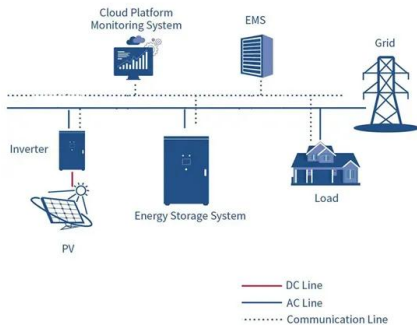

How can I rotate a document and save?

An old thread but you re correct. It's already been established that Adobe Reader cannot do this. Mac or Windows. I'll mention it again but to rotate and save pages in a pdf ...

PERVERSE Definition & Meaning

contrary, perverse, restive, balky, wayward mean inclined to resist authority or control. contrary implies a temperamental unwillingness to accept orders or advice.