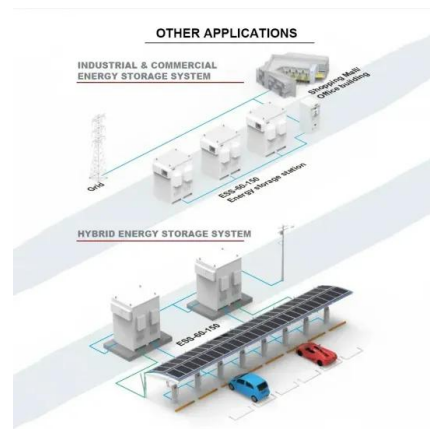

Pizza Delivery & Carryout, Pasta, Chicken & More , Domino's

Order pizza, pasta, sandwiches & more online for carryout or delivery from Domino's. View menu, find locations, track orders. Sign up for Domino's email & text offers to get great deals on your ...