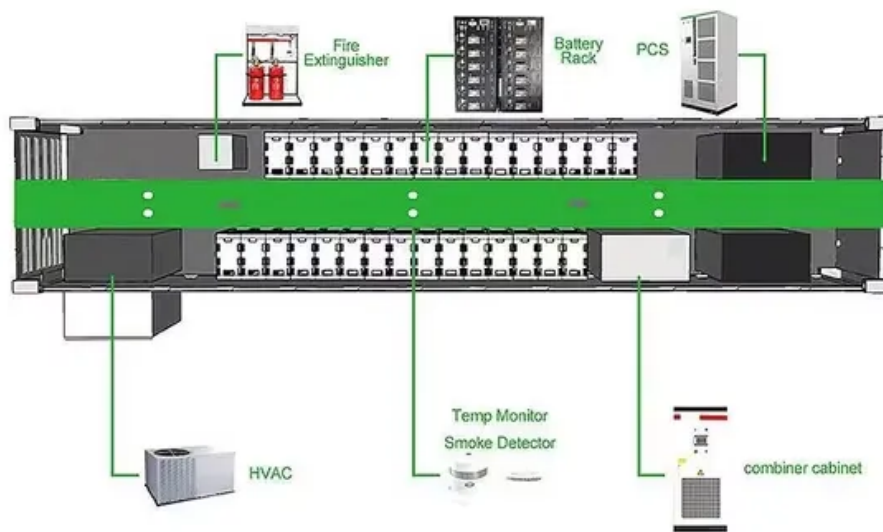

European Solar Energy Storage

Turnkey containerized solar quotation in Czech 2030