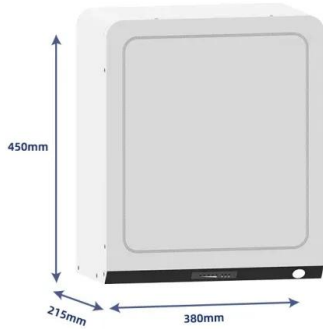

LS2 6.0L , LS Engines , Chevy Crate Engine , Chevy Crate Motor

Chevy LS2 6.0L without ECM and Wire Harness
Picture the LS1 with more displacement and power and you get the all new LS2. Add in a technical leap forward and you get the LS2 from ...

The First Solar Privacy Fence for Clean, Reliable Energy

Discover Sol Fence's patent-pending vertical bifacial solar fence--designed to generate clean energy while enhancing privacy, security, and modern curb appeal for your property.

Indonesia bokep Porn Videos XXX , XOrgasmo

Watch Indonesia bokep xxx porn videos here at XOrgasmo , enjoy Indonesia bokep XXX and more content like this, on the website with the most variety of porn movies

[LS Crate & Long Block Engines](#)

Home » Catalog » Engine Shop » Crate Engines, Bare Blocks and Long Blocks » LS Crate & Long Block Engines LS Crate & Long Block Engines The LS engine has become the go-to ...