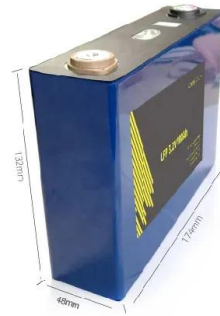

Lithium Batteries RW-M6.1-B 48V DEYE

Manual RW-M6.1-B 48V DEYE Technical data sheet RW-M6.1-B 48V DEYE. Safety and longevity: Cobalt-free LFP chemistry ensures safer operation. The intelligent BMS provides comprehensive protection and extends the life cycle. Supporting high discharge power ensures reliability. High efficiency: High power density for efficient energy storage.