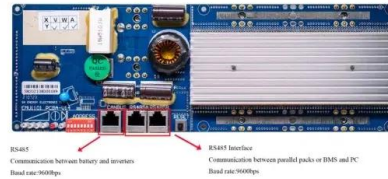

Container-Energiespeichersystem mit 3,4MWh