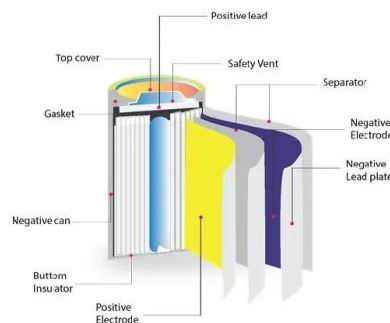

Shoto 5.12kWh Communication Dipswitches

Hi All, I have recently intalled a Deye 8kW inverter with 2x Shoto 5.12kWh batteries. I am in the process of hooking everything up and need to configure and connect the communication cables between inverter and battery. then USB from Solar assistant to battery pack 2 on RS458A pack 1 RS458a via Ethernet to RS485b (pack 2) pack 3 RS458a