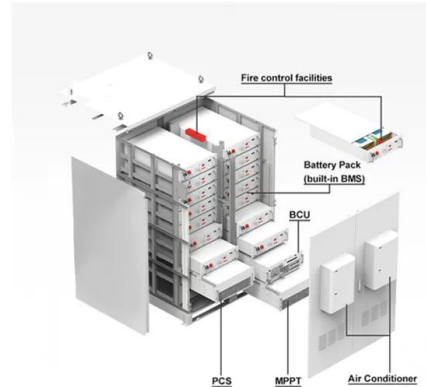

Capacity, Prices, Reviews.

Check out Shoto ESS series SDA10-48100 100 Li-ion specs datasheet PDF file, prices, reviews, capacity, warranty and their distributors. Application Scenarios. Solar OEM; Solar Battery . Battery Chargers; Battery Enclosures; Battery Cable; Flooded Lead Acid Battery; Lithium Ferro Phosphate Battery; Lithium-Ion Battery