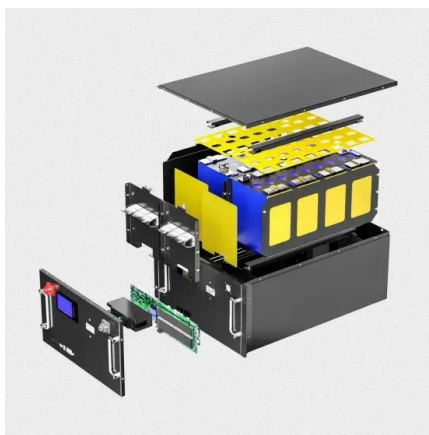

Shoto 100 Ah Li-ion Battery Capacity, Prices, Reviews.

Check out Shoto ESS series SDA10-48100 100 Li-ion specs datasheet PDF file, prices, reviews, capacity, warranty and their distributors

battery vrla shoto 12v 200ah 2nd solar panel ups audio bergaransi

battery vrla shoto 12v 200ah 2nd solar panel ups audio bergaransi di Tokopedia ? Promo Pengguna Baru ? Cicilan 0% ? Kurir Instan.