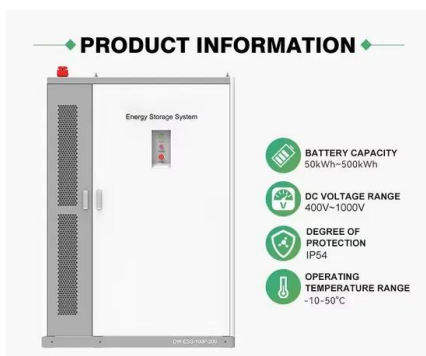

electrostatics

Think of the typical static electricity scenario of touching a doorknob and there is a static discharge. We have an insulated floor, and insulated soles (a nylon carpet and rubber soled shoes).