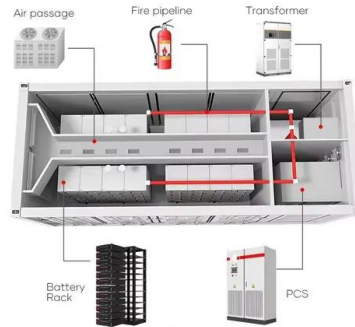

manufacturing.