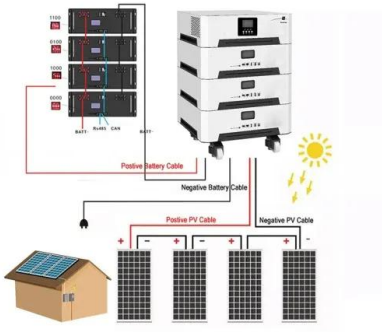

Tellus Power Inc.

Tellus Power has a truly global reach. Tellus Power's engineering team is able to leverage its research and development experience and extensive knowledge to meet the requirements of the ever-changing electric vehicle industry. Our vision is to bring electric vehicle charging into the 21st century through well-designed stations and networks.