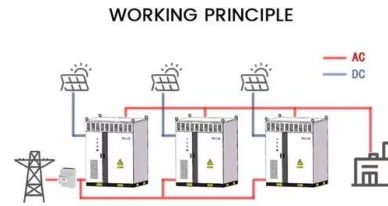

92617 - Manta

Tellus Power Green. UNCLAIMED . This business is unclaimed. Owners who claim their business can update listing details, add photos, respond to reviews, and more. Claim this listing for free. UNCLAIMED . 5251 California Avenue # 160 Irvine, CA 92617