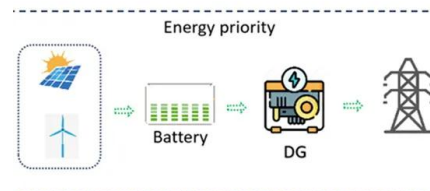

TDMED POWER SYSTEMS SL

TDMED POWER SYSTEMS SL anteriormente denominada TRANSDIESEL SL inscrita en el Registro Mercantil de Madrid. y con domicilio en CosladaSu clasificación nacional de actividades económicas es Comercio al por mayor de maquinaria para la minería, la construcción y la ingeniería civil.