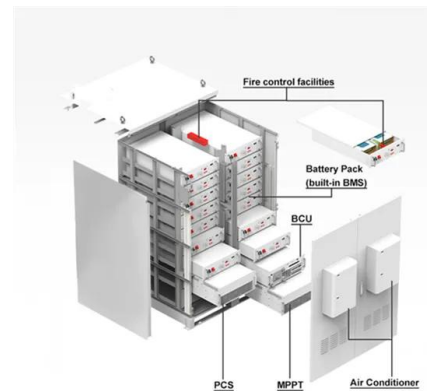

Tdmed Power Systems, S.L.

Tdmed Power Systems, S.L. - Fichas de producto . Cajas de cambios. Caja de cambio automática Allison Transmision Serie 3000. Caja de cambio automática Allison Transmision Serie 4000.