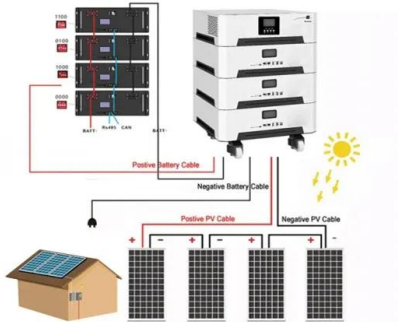

Allison

Allison is the number one manufacturer of fully automatic gearboxes for trucks, industrial and military vehicles, with 80 percent of the world market.. Virtually all truck manufacturers use Allison as the only option of automatic gearbox with torque converter: Astra, Bell, Demag, Euclid-Hitachi, Iveco, Mercedes, Renault, Scania, Urovesa, Volvo, etc.