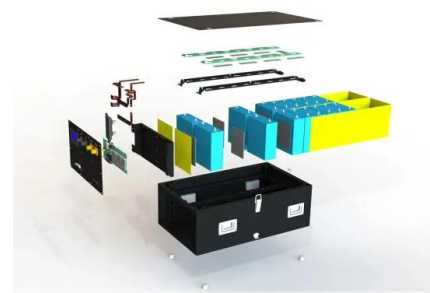

For Sale: 9.6" Samsung Galaxy Tab E With 16GB Storage, Wi-Fi

View Tablets For Sale: 9.6" Samsung Galaxy Tab E with 16GB Storage, Wi-Fi OnlyRunning Android 7.1.1 on a 1.2GHz Quad-core Snapdragon ProcessorMali-400 MP2 GPU, 1200 x 800 TFT Pixel Display 5MP Main Camera and 2MP Selfie Camera, Large 7300mAh BatteryContact 876-561-0358. 613 views, You upload it, we advertise it FREE!