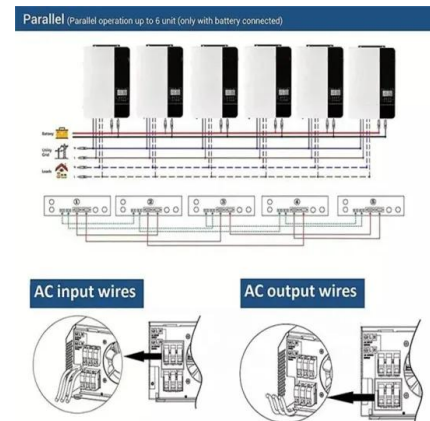

For Sale: 4G LTE Sim Unlocked 9.6" Samsung Galaxy Tab E With

View Tablets For Sale: Windows 11 Operating System, Other Condition, 20 GB Storage. 4G LTE Sim Unlocked 9.6" Samsung Galaxy Tab E with 16GB Storage, Wi-Fi, Datafor Browsing, , WhatsApp and other Social Media appsRunning Android 7.1.11.2GHz Quad-core Snapdragon CPU Mali-400 MP2 GPU,5MP Main Camera and 2MP Selfie CameraLong Lasting ...