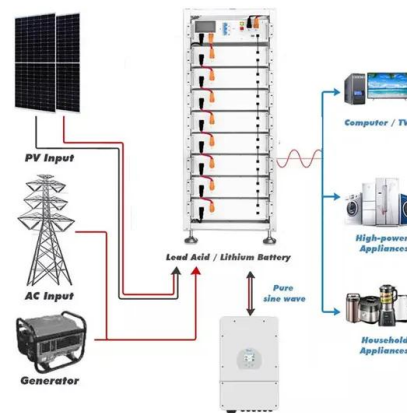

The Portuguese Colonization of São Tomé and ...

The two islands of São Tomé and Príncipe, along with a few associated rocky islets, are located in the Gulf of Guinea on the southern coast of West Africa. The main islands are a mix of flat and mountainous areas of ...