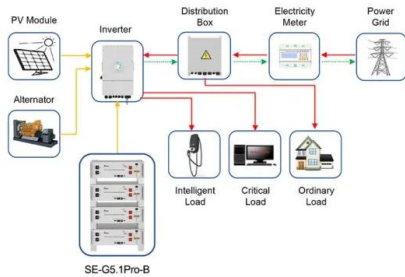

Application scenarios of energy storage battery products

SÃO TOMÉ E PRÍNCIPE, RE AND EE INVESTMENT PROGRAMME

In collaboration with MRC, Gesto will work closely with the Government of São Tomé and Príncipe and various national stakeholders within the power sector. The project aims to strengthen the nation's capacity in renewable energy and energy efficiency through an ...