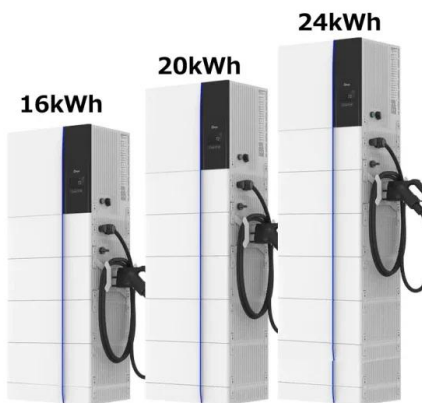

### **Sonic 600W Portable Power Station 499Wh Capacity**

The portable 600w power station also supports 100W solar panel input for various outdoor activity power needs. Enjoy a sustainabl. Solar Generator. Power Station Plume 300W; Egrettech Sonic 1500W Portable Power Station 1500W/1619Wh+200W Portable Solar Panel. \$989.00 \$1,338.00. Portable Power Station. SALE. UP TO 30% OFF. 30 days free returns

### **Plume 300W Portable Power Station 260Wh Capacity**

EGRETECH Plume 300 Watt Portable Power Station is a mini solar power station powered by a lithium battery, featuring safer pure sine wave AC output. Egrettech Sonic 1500W Portable Power Station 1500W/1619Wh+200W Portable Solar Panel. \$989.00 \$1,338.00. Portable Power Station. SALE. UP TO 30% OFF. 30 days free returns and exchanges. SHOP NOW!

### **Portable Solar Generator Set , Power Power Station ...**

Egrettech Sonic 1500W Portable Power Station 1500W/1619Wh+200W Portable Solar Panel. \$989.00 \$1,338.00. Portable Power Station.

SALE. UP TO 30% OFF. 30 days free returns and exchanges. SHOP NOW! SPECIALS. Sale ...