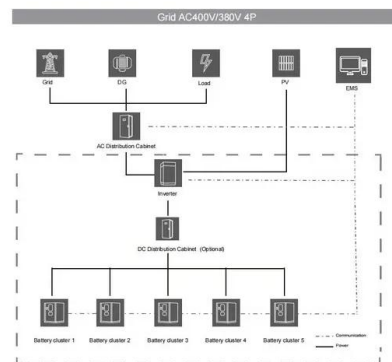

Geology of São Tomé and Príncipe

São Tomé and Príncipe both formed within the past 30 million years due to volcanic activity in deep water along the Cameroon line. Long-running interactions with seawater and different eruption periods have generated a wide variety of different igneous and volcanic rocks on the islands with complex mineral assemblages. [1]