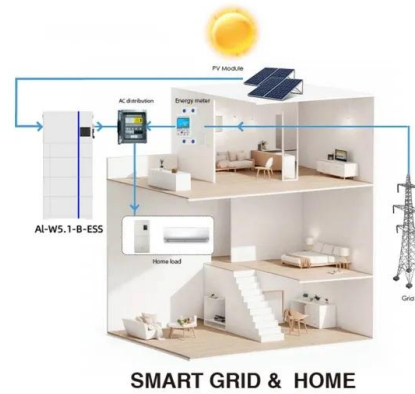

value represents 95% of the country's export.
Download Report >>