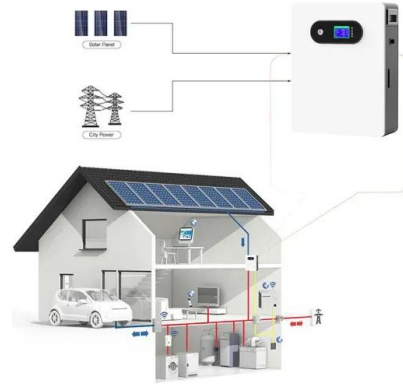

Company Overview

Qingdao Greef New Energy Equipment Co., Ltd.
Send inquiry. Performance. 5.0 /5. Very satisfied
3 reviews. <=3h. average response time.
100.0%. on-time delivery rate. US $300,000+ 45
orders. Minor customization. Full customization.
Raw-material traceability identification. Quality
traceability. CE. See all verified capabilities (10)
Overview(10)

Contact Us

For catalog requests, pricing, or partnerships, please visit:
<https://bialydom.kolobrzeg.pl>