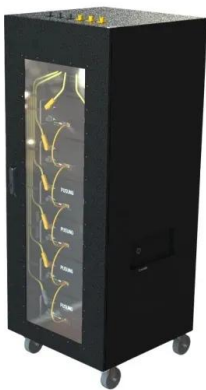

weltweit.

EMPO-NI off-grid solutions for productive use

EMPO-NI develops standard and customized off-grid solutions. Our experienced engineering team has large expertise in power electronics, control techniques, DSP FPGA and software engineering as well as analogue and digital circuitry using latest CAD, simulation and rapid prototyping toolchains.

EMPO-NI off-grid solutions , LinkedIn

EMPO-NI off-grid solutions , 124 seguidores en LinkedIn. The sun is our mission , EMPO-NI hat sich auf die Entwicklung und Vermarktung von Solartechnik für Inselösungen spezialisiert. Unsere Stärke sind Solar Direkt Antriebe und pv Module integrierte Laderegler für ländliche Elektrifizierung wie Bewässerung sowie und produktive existenzsichernde Tätigkeiten weltweit.

EMPO-NI off-grid solutions , LinkedIn

EMPO-NI off-grid solutions , 110 seguidores no LinkedIn. The sun is our mission , EMPO-NI hat sich auf die Entwicklung und Vermarktung von