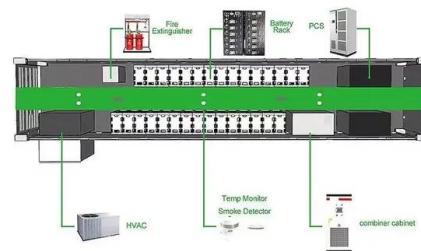

South Georgia and the South Sandwich Islands Tourist Visa

...

If you're considering exploring South Georgia and the South Sandwich Islands beyond the usual tourist spots, our comprehensive guide on South Georgia and the South Sandwich Islands tourist visa offers deeper insights and broader options for travelers of different nationalities. For those transiting through other countries en route to South