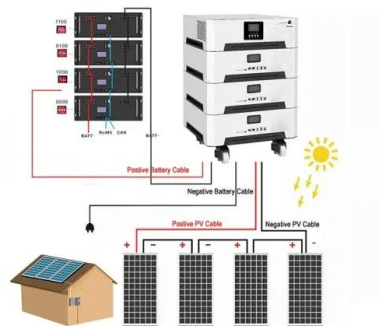

Solar Panels Needed for a 3kVA Inverter Setup

For a 3kVA inverter setup, it is recommended to use 4 solar panels, with each panel having a capacity of 300 watts. These solar panels ensure that the system can efficiently ...