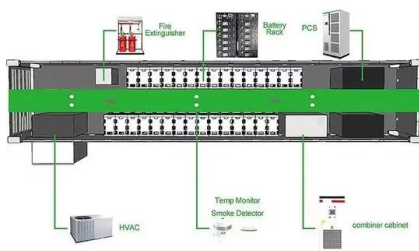

Job Vacancies - Government of South Georgia & the South Sandwich Islands

GSGSSI, Government House, Stanley, Falkland Islands, South Atlantic, Tel: +500 28200 Fax: +500 28201 Contact Us: [here](#)