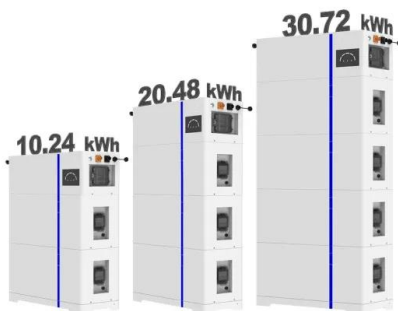

ESS

3.2KW Off-Grid Solar Inverter

The Easun Power 3.2KW Off-Grid Solar Inverter is supposed to be the best solution ever in search of a strong power source to run all off-grid applications. This inverter combines an ...

3KVA 2400W Hybrid Inverter (MPPT)

Insele Solar Hybrid Inverter 3KVA 2400W Pure Sine Wave Hybrid Inverter. Tough, reliable and affordable the Insele Solar 3KVA 2400W Hybrid Inverter is ideal for battery backup and off-grid solar, home and office solutions. Transformer-