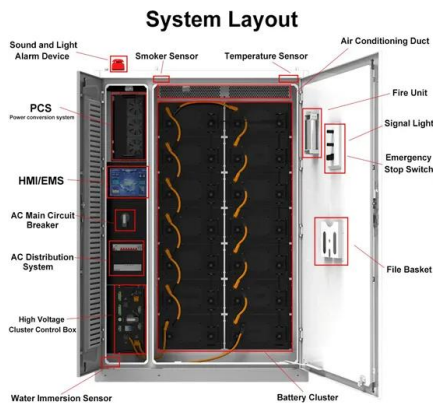

Octopus Energy acquires solar and storage company Exagen

The company has a combined 260MW of solar and 268MW of battery storage either in planning or ready to enter planning before the summer of 2025. Alex Brierley, co-head of Octopus Energy Generation's fund management team, stated: "We first invested in Exagen two years ago and we've been impressed by their strong pipeline of solar and