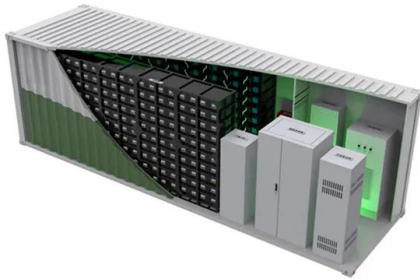

part of the British Overseas Territory of South Georgia. The island is located 1400km from the Falkland Islands and is about 170km long and 35km wide.

Intersect Power's Lumina solar project in US begins operations

It obtained a total of $2.4bn, earmarked for the development of four solar projects totalling 1.5GW and a one gigawatt-hour (GWh) battery energy storage system portfolio. Intersect Power CEO Sheldon Kimber stated: "Renewable energy is a critical piece of the overall American energy production story and Texas continues to lead the way in