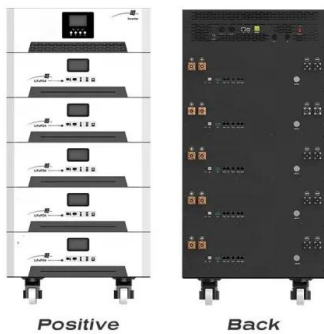

42°00'W. These islands are very isolated, lying about 870 miles (1,400 km) east-south-east of the Falkland Islands, 963 miles (1,550 km) north-east of