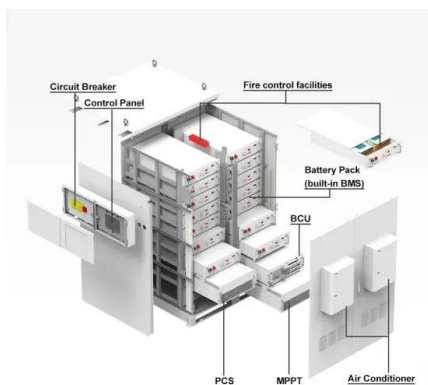

How to Visit

South Georgia & the South Sandwich Islands are only accessible by sea. There is no visitor accommodation ashore, therefore most people visit by cruise ship or yacht. All visits require a visit permit. Visit permit applications for both commercial and private vessels are submitted by the vessel owners or operators.

South Georgia and the South Sandwich Islands

1 South Georgia Island is the only inhabited island, with the summer-only settlement of Grytviken, and the only one regularly visited by cruise ships. Minor islands are ranged along its north coast - those visited by cruises are Willis, Bird, Albatross and Prion, and Cooper. The south coast is exposed to raging winds and waves and is seldom visited - Annenkov is the only large island ...

Humpback whale (*Megaptera novaeangliae*) distribution and ...

Humpback whales (*Megaptera novaeangliae*) are showing strong recovery from commercial whaling in the western South Atlantic this region, humpback whales migrate annually from their winter breeding grounds off the coast of Brazil to their summer feeding grounds near to the Polar Front, an area that includes the waters of South Georgia and the ...

??????????????