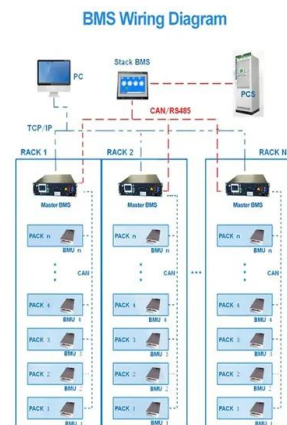

SolarLithiumBatteryEnergyStorageSystem UserManual

RS485-A/RS485-B

3.2.2 BMS internal grid connection & monitoring
 3.2.3 Communication applications RS485 Stand-alone mode connection RS485_A/B - with 8P8C vertical RJ45 socket RS485_A/B ...