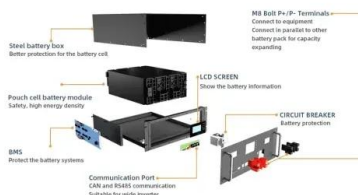

Best Time to Visit South Georgia Island

Best Time to Visit South Georgia - Monthly Breakdown Late October-November. Much less cruise ships leave in October, but that is not to say that the early summer season doesn't offer several bonuses. To begin with, the east Antarctic Peninsula is covered with sea ice and this is the only time to see it in this quantity before it breaks up later in the season.

Scatec reaches financial close