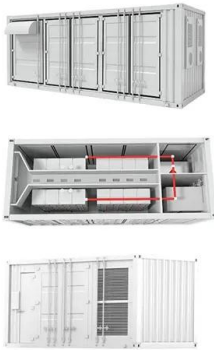

que se adequam às diferentes necessidades ...