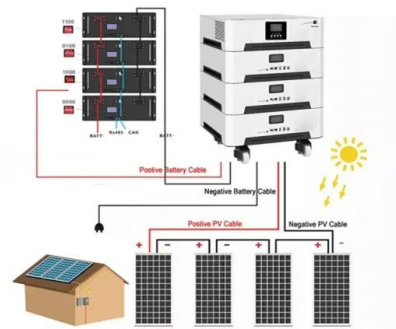

About bloodlust? -- BHVR

If a Survivor gets hit by any means, if you break a Pallet, get stunned, or the chase ends, you'll lose the Bloodlust you built up. Hits and breaking actions also reset the Bloodlust timer even ...