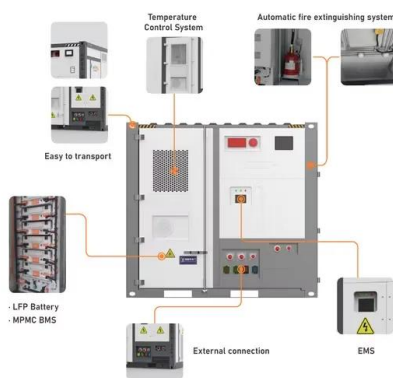

All Dead by Daylight Status Effects, Explained

The Bloodlust Status Effect will only activate for the Killers in Dead by Daylight. When chasing a Survivor and running after them for a prolonged time, the Bloodlust status will ...