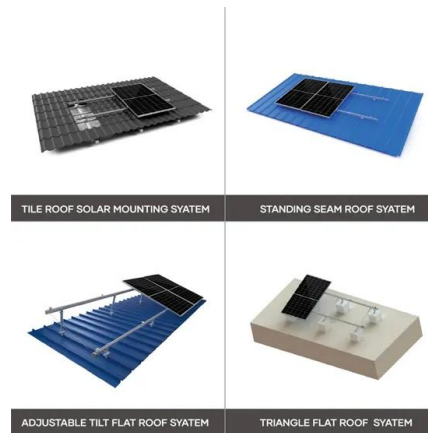

Generac Power Systems , A total energy solutions company

Since 1959, Generac Power Systems has been committed to building the most reliable, durable, efficient, and environmentally-friendly generators and power equipment.