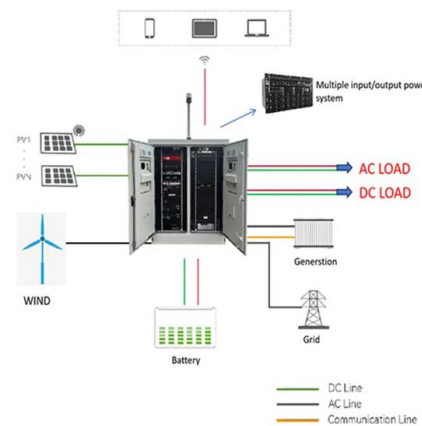

(PDF) Charlotte Attitudes Towards Sleep (CATS) Scale: A

...

This allowed for the pilot- Charlotte Attitudes Towards Sleep (CATS) Scale ing of survey items simultaneously within 2 distinct samples, The final CATS Scale is a 10-item self-report ...