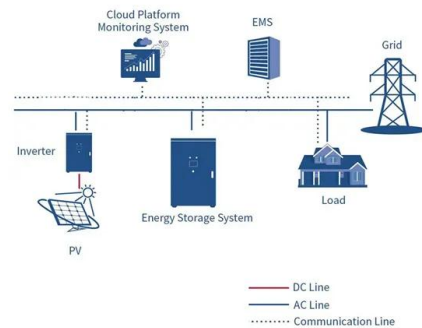

Step toe Butte

The 3,612-foot (1,101 m) butte is preserved as Steptoe Butte State Park Heritage Site, a publicly owned 150-acre (61 ha) recreation area located 12 miles (19 km) north of Colfax.