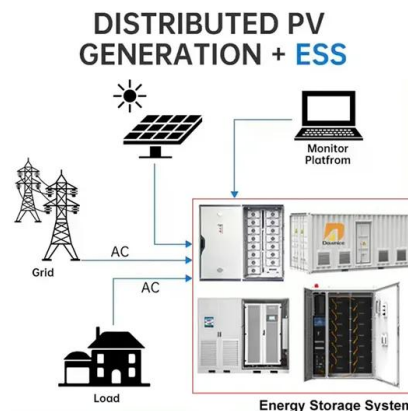

Board of Trustees , Douglas County Libraries

Taylor Watson is a Financial Advisor with experience in budget management, risk assessment, and strategic planning. As a member of the Castle Pines Chamber of Commerce, he engages ...