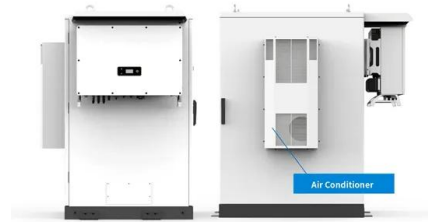

used washing machine parts for sale , eBay

Get the best deals for used washing machine parts at eBay . We have a great online selection at the lowest prices with Fast & Free shipping on many items!