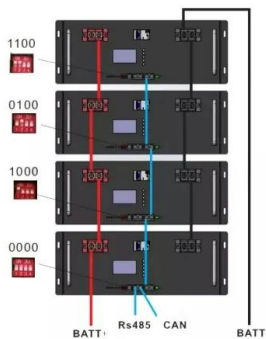

All Forms

An employer uses this form to petition U.S. Citizenship and Immigration Services (USCIS) for an alien who is ineligible for another employment-based nonimmigrant classification to work as a ...