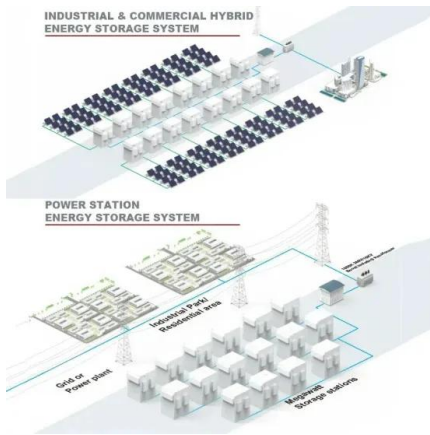

Solar edge Rwanda