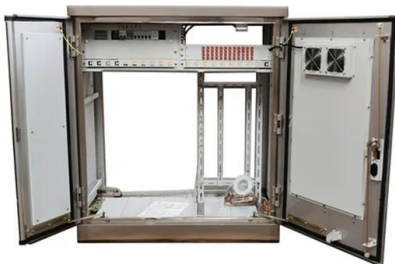

NEW PRODUCT: Solar ePower Cube 1500 Lithium , Wagan ...

A few years later, we added a larger battery into the Cube nearly doubling it's capacity; we called this the "PLUS" model. Fast-forward to 2021, and you'll see that we've answered the demand of consumers by again upgrading the battery - this time it is a LiFePo4 Lithium Iron Phosphate battery! About the Solar Cube 1500. The Solar e Power Cube