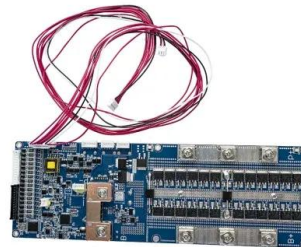

The Solar Cube 1500

The Solar e Power Cube 1500, an original Wagan Tech design, is THE ONLY all-in-one true Solar Generator in the market. What sets the "Cube" (as we affectionately call it) apart from the other devices in the market?