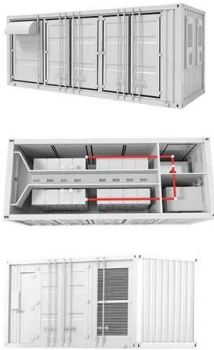

NEW PRODUCT: Solar ePower Cube 1500 Lithium , Wagan ...

A few years later, we added a larger battery into the Cube nearly doubling it's capacity; we called this the "PLUS" model. Fast-forward to 2021, and you'll see that we've answered the demand of consumers by again upgrading the battery - this time it is a LiFePo4 Lithium Iron Phosphate battery! About the Solar Cube 1500. The Solar e Power Cube

Wagan 2547 Solar ePower Cube 1500 PLUS

The Solar e Power Cube 1500 PLUS features a 1500 watt power inverter, two 115V AC outlets, two 12V accessory outlets for powering DC appliances, two USB power ports (5V 2.1 amp total), and a digital LED voltmeter display for checking battery status. The built-in 100 AH AGM/Gel hybrid battery combines the charging characteristics and

SolarCube 1000W, 1024Wh, Powerstation tragbar für Camping, ...

Geeignet für Elektrogeräte mit bis zu 1000W bei