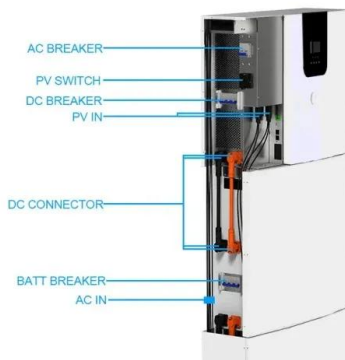

Die CFO Solution Platform. Cloud-first. KI-gestützt :: Lucanet

Automatisieren Sie die Datenerfassung und -verwaltung mit einem mehrschichtigen Organisations- und Verarbeitungssystem, das optimale Effizienz und Agilität für verschiedene ...