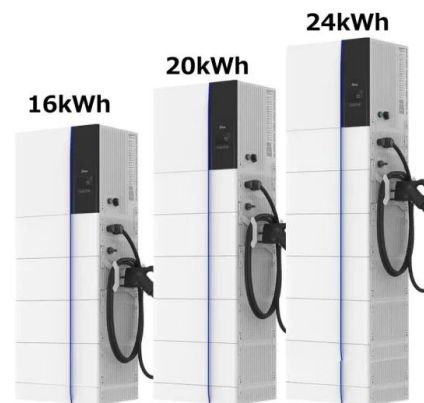

Visitor Sites

A list of 49 approved visitor sites is included as an annex in the Visiting South Georgia. Some approved sites are only suitable for Zodiac cruising and cruise ships carrying in excess of 200 passengers are only permitted to land passengers at certain sites.