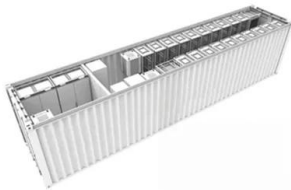

South Georgia and The South Sandwich Islands

South Georgia and The South Sandwich Islands :
Stamps : Years List : Colnect. Buy, sell, trade and exchange collectibles easily with Colnect collectors community. Only Colnect automatically matches collectibles you want with collectables collectors offer for sale or swap. Colnect collectors club revolutionizes your collecting experience!

South Georgia and the South Sandwich Islands

Closeup map of the South Sandwich Islands
NASA satellite photograph of Montagu Island.
The South Sandwich Islands comprise 11 mostly volcanic islands (excluding tiny satellite islands and offshore rocks), with some active volcanoes.