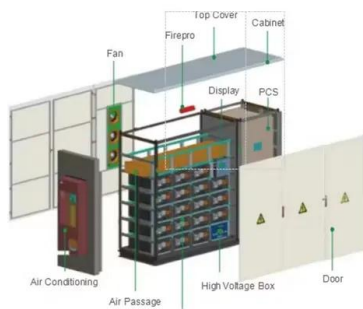

note: includes Shag Rocks, Black Rock, Clerke Rocks, South Georgia Island, Bird Island, and the South Sandwich Islands, which consist of 11 islands country comparison to the world: 177. Area - comparative . slightly larger than Rhode Island. Land boundaries . 0 km. Coastline . NA. Maritime claims . territorial sea: 12nm exclusive fishing zone

Spatial and temporal variability and connectivity of the marine

Sea ice is another dominant feature of the marine environment of the SSI. The SSI lie within the seasonal sea ice zone (Fig. 1; Fetterer et al., 2017); sea ice extends across the island arc in winter in most years, before retreating far south of the islands in summer. The seasonal cycle of sea ice is a key physical driver of ecosystem structure and dynamics in the ...

South Georgia and the South Sandwich Islands

South Georgia and the South Sandwich Islands has restricted access and you need a visitor permit. The Commissioner, based in the Falkland Islands, regulates all access to the territory.

Solar panel company opens massive $171M plant in ...

Qcells, a unit of South Korea's Hanwha Group, said Wednesday that it can now turn out enough solar panels to generate 5.1 gigawatts of power yearly at a two-factory complex in the northwest