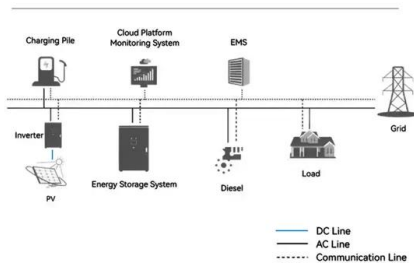

## Power Monitoring

The future of power monitoring is inside. In 2014 Socomec revolutionised the world of measurement devices when it released its DIRIS Digiware solution, the first measurement system that offered unbeatable flexibility and ease of installation, ...

## Smart Solutions

Cities house 50% of the world's population (two thirds by 2050) and are responsible for 75% of its energy consumption. Socomec solutions encourage responsible energy usage and allow the district to be self-sufficient in terms of managing supply and demand.

### System Topology