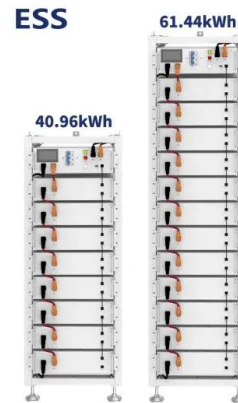

SOCOMEK INNOVATIVE POWER SOLUTIONS PRIVATE LIMITED

Find company research, competitor information, contact details & financial data for SOCOMEK INNOVATIVE POWER SOLUTIONS PRIVATE LIMITED of Kochi, Kerala. Get the latest business insights from Dun & Bradstreet.