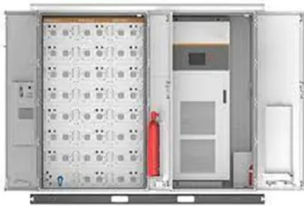

EG4 , LL-S Lithium Battery , 48V 100AH

EG4-LL lithium batteries offer second to none performance and longevity. Get peace of mind knowing our batteries are designed to last for more than 7000 deep charge and discharge cycles and have a life cycle of more than 15 years with an 80% depth of discharge daily. On-board LCD Touch Screen Easy to see BMS monitoring, and selectable closed-loop communications with ...

EG4® LifePower4 48V 100AH Lithium Iron Phosphate Battery

EG4 Lithium Iron Phosphate battery 51.2V (48V battery) 5.12kWh with 100A internal BMS.