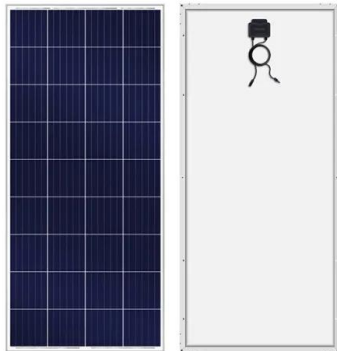

New Battery! EG4 Powerpro: 14.3kWh LiFePO4 Outdoor Rated w/ ...

Outdoor Durability: The EG4 Powerpro battery is specifically designed to withstand extreme outdoor conditions. Its robust construction and IP65-rated enclosure protect against dust, water, and other external factors. Additionally, the internal heaters allow the battery to operate even in freezing temperatures, making it suitable for year-round

- TELECOM CABINET
- BRAND NEW ORIGINAL
- HIGH-EFFICIENCY

Introducing the EG4 PowerPro WallMount All Weather ...

Introducing the EG4 PowerPro WallMount All Weather Battery - the ultimate energy storage solution for all your solar power needs. This cuttingedge 48V 280Ah Lithium Iron Phosphate (-LiFePO4) battery Each battery comes with two sets of outdoor rated battery connectors 2/0 size (amphenol or equivalent) at one end going to the

battery and the

EG4 PowerPro WallMount Battery

Introducing the EG4 PowerPro WallMount All Weather Battery - the ultimate energy storage solution for all your solar power needs. This cutting-edge 48V 280Ah Lithium Iron Phosphate (LiFePO4) battery redefines reliability and ...