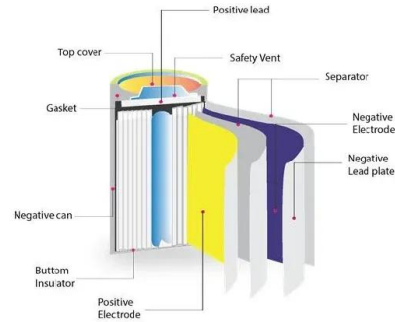

- TELECOM CABINET
- BRAND NEW ORIGINAL
- HIGH-EFFICIENCY

Introducing the EG4 PowerPro WallMount All Weather ...

Introducing the EG4 PowerPro WallMount All Weather Battery - the ultimate energy storage solution for all your solar power needs. This cuttingedge 48V 280Ah Lithium Iron Phosphate (-LiFePO4) battery Each battery comes with two sets of outdoor rated battery connectors 2/0 size (amphenol or equivalent) at one end going to the

battery and the

EG4 PowerPro WallMount Battery

Introducing the EG4 PowerPro WallMount All Weather Battery - the ultimate energy storage solution for all your solar power needs. This cutting-edge 48V 280Ah Lithium Iron Phosphate (LiFePO4) battery redefines reliability and ...