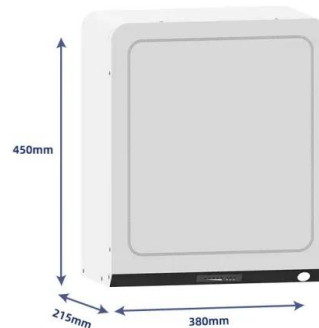

BigBattery , ETHOS Battery EG4-18Kpv Bundle

Upgrade your residential energy storage with BigBattery's 48V ETHOS system, designed to revolutionize the way you power your home. With up to 61.4kWh in this outdoor configuration, this system is perfect for residential power systems, emergency power, whole house backup, homesteads, and more. The ETHOS system is versatile, stackable, and modular in design, ...