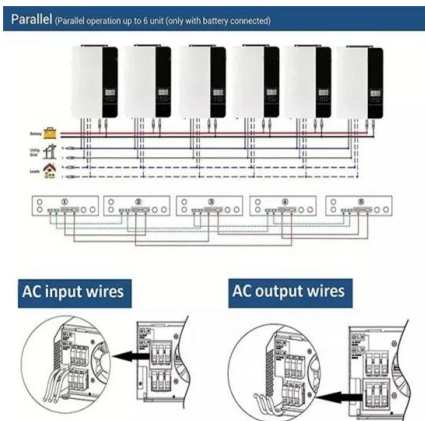

EG4® LL 48V 100AH Lithium Iron Phosphate Battery

Introducing the EG4 LL (Lifetime Lithium) Lithium Iron Phosphate battery, now at 51.2V (48V) with 5.12kWh capacity and a 100A internal BMS. This battery improves upon its predecessor, the EG4 LL Battery. Fully compatible with the previous EG4 LL Model, our EG4 LL batteries continue to offer unparalleled performance and longevity.