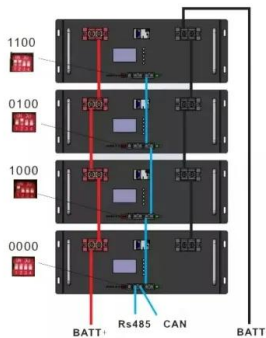

Helen and Silo AI bring intelligence to district heat ...

Helen, the electricity and heat energy producer in Helsinki, and Silo AI have together developed an AI-driven solution that improves forecasting of district heat demand and makes production planning more efficient. The ...