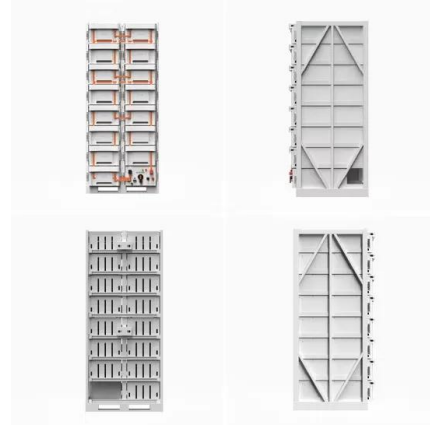

deploy 200 Watt Solar System provides continuous 12V, 5V, or PoE power for IoT applications, including gateways and edge AI cameras. The new systems are easier to install, are lower cost, and will last longer than

3kw 24v preassembled solar set up with complete protection ...

3kw 24v hybrid off grid preassembled solar set up Php 44,500.00 Item inclusions 1 pc 3kw 24v srne brand hybrid off grid inverter (max pv input power 4000w max pv input voltage 500v) 2 pc 12 ways ip65 box 1 pc 20A DC breaker 600v 1 pc DC surge protection device 1 pc 125A dc mccb breaker 2 PC's 25A ac breaker - 1 pc ac surge protection device 2 pc ac over and under ...

Contact Us

For catalog requests, pricing, or partnerships, please visit:
<https://bialydom.kolobrzeg.pl>