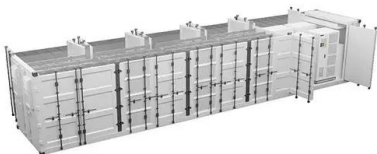

Solar Pumping Station Kits , Pre-assembled Kits

Solar Pumping Station Kits, completely pre-assembled including Pumps, Valves, Differential Controller, Safety Valves. Order Now! Canada Wide > 1-888-686-7652