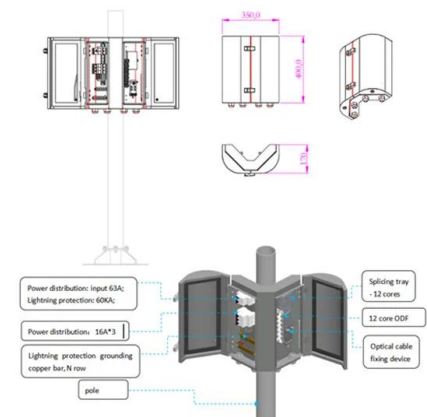

Ginlong (Solis) Technologies and TÜV Rheinland announce ...

...

Ginlong (Solis) Technologies has announced a strategic working agreement with TÜV Rheinland, bringing together two leaders in technology and innovation, united by their vision for excellence in