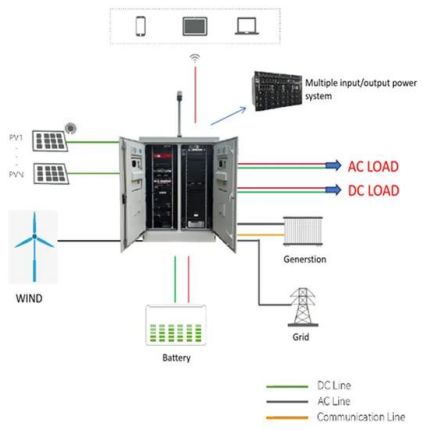

Seoul , History, Population, Climate, Map, & Facts , Britannica

6 ???· Seoul, city and capital of South Korea (the Republic of Korea). It is located on the Han River (Han-gang) in the northwestern part of the country, with the city center some 37 miles (60 km) inland from the Yellow Sea (west). Seoul is the cultural, economic, and political center of ...